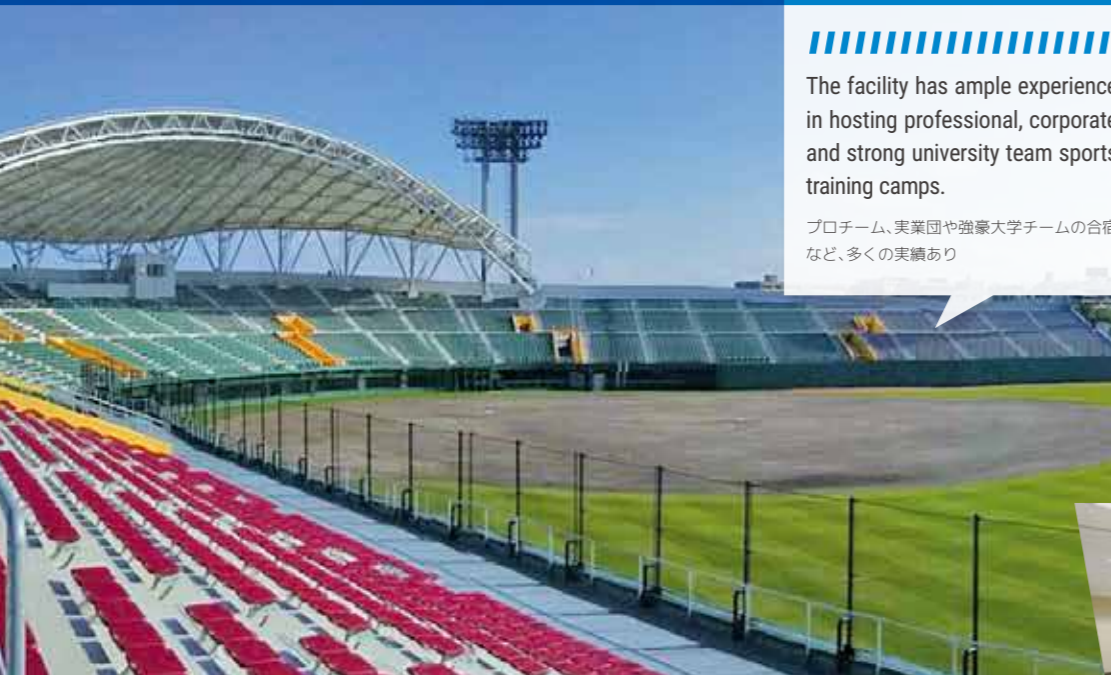

Koza Shinkin Stadium (Okinawa City Baseball Stadium)

コザしんきんスタジアム(沖縄市野球場)

The facility has ample experience in hosting professional, corporate and strong university team sports training camps.

プロチーム、実業団や強豪大学チームの合宿など、多くの実績あり