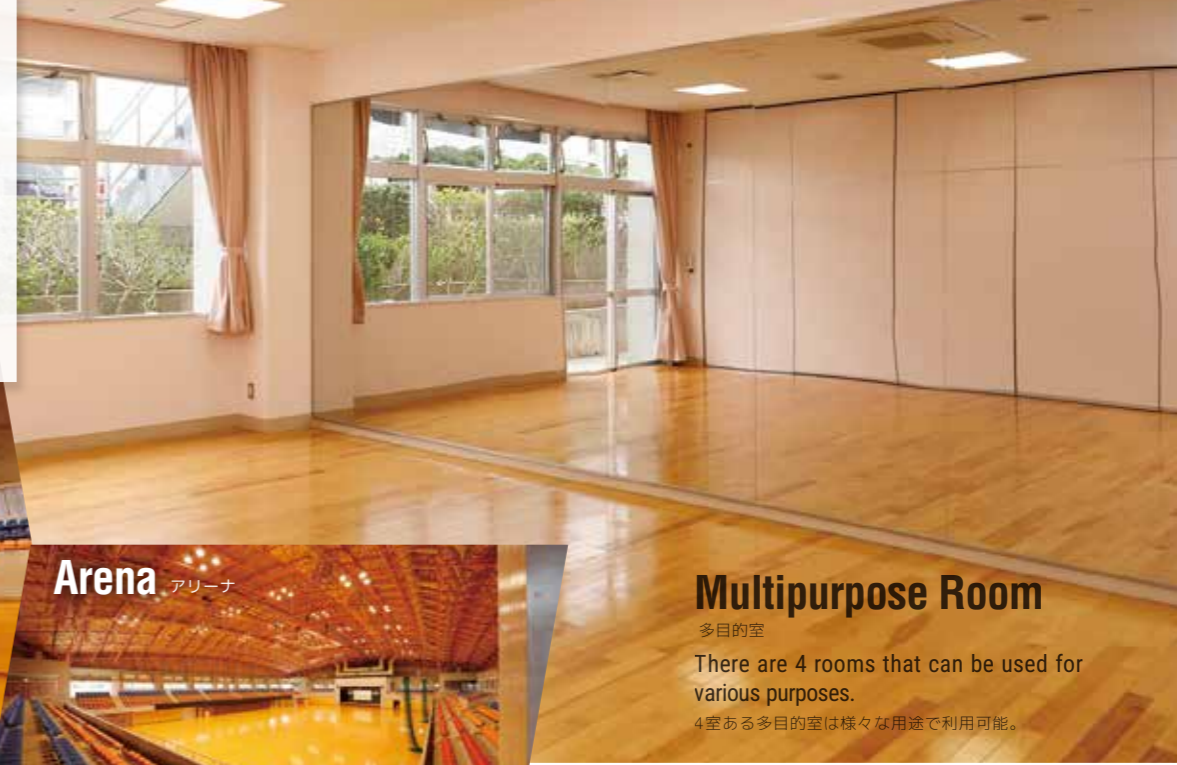

# Okinawa City Gymnasium

沖縄市体育館

The Arena is equipped with air conditioning, which makes it a perfect environment for training. There are 2,123 seats including fixed seats, moving seats, VIP seats, and wheelchair spaces.

アリーナには冷房が完備され、抜群の練習環境。観客席は固定席、移動席、貴賓席、車いす観覧スペースを合わせて、2,123席を有する

Arena アリーナ

**Multipurpose Room**  
多目的室  
There are 4 rooms that can be used for various purposes.  
4室ある多目的室は様々な用途で利用可能。